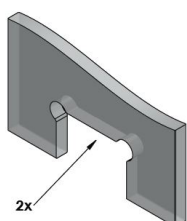

PRODUCT SHEET

Description:

Shower Hinge "Tex III", 90DG, Black Finish, Glass/Glass, 6- 10mm Glass Thickness, W/15DG Angle Adjustment Function & 25DG, Return Function, Brass Material, Straight Edges, Incl. 4 x Transp. 1mm & 4 x Transp. Cushions 2mm Thickness

Item number:

15.24.053-4

Units	Box	Carton	HS Code	Barcode
Pcs.	1	10	8302100090	
				5704866501736

SISO A/S

Mileparken 11
DK-2740 Skovlunde
Denmark
VAT: DK 24786013

Phone +45 45 830 900

www.siso.dk
siso@siso.dk

Danske Bank
Nytorv Branch
Copenhagen
SWIFT: DABADKKK

Account no.
4180 3112 112936
IBAN Account
DK7230003112112936