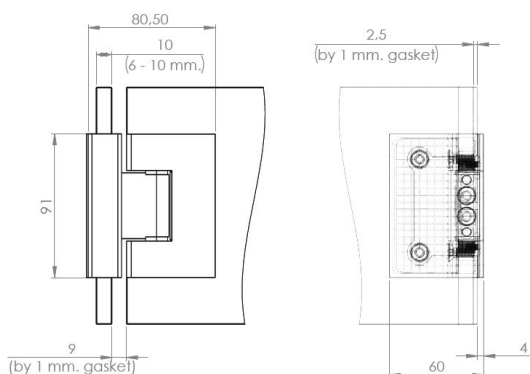

PRODUCT SHEET

Description:

Shower Hinge "Tex III", 90DG, Black Finish, Glass/Glass, 6- 10mm Glass Thickness, W/15DG Angle Adjustment Function & 25DG, Return Function, Brass Material, Straight Edges, Incl. 4 x Transp. 1mm & 4 x Transp. Cushions 2mm Thickness

Item number:

15.24.053-4

Units	Box	Carton	HS Code	Barcode
Pcs.	1	10	8302100090	
				5704866501736

SISO A/S

Mileparken 11
DK-2740 Skovlunde
Denmark
VAT: DK 24786013

Phone +45 45 830 900

www.siso.dk
siso@siso.dk