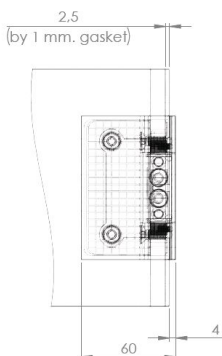

PRODUCT SHEET

Description:

Shower Hinge "Tex III", 90DG, Black Finish, Glass/Glass, 6- 10mm Glass Thickness, W/15DG Angle Adjustment Function & 25DG, Return Function, Brass Material, Straight Edges, Incl. 4 x Transp. 1mm & 4 x Transp. Cushions 2mm Thickness

Item number:

15.24.053-4

Units	Box	Carton	HS Code	Barcode
Pcs.	1	10	8302100090	
				5704866501736

SISO A/S

Mileparken 11
DK-2740 Skovlunde
Denmark
VAT: DK 24786013

Phone +45 45 830 900

www.siso.dk
siso@siso.dk