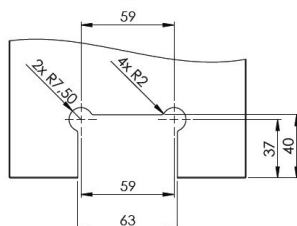

PRODUCT SHEET

Description:

Shower Hinge "Tex III", 90DG, Black Finish, Glass/Glass, 6- 10mm Glass Thickness, W/15DG Angle Adjustment Function & 25DG, Return Function, Brass Material, Straight Edges, Incl. 4 x Transp. 1mm & 4 x Transp. Cushions 2mm Thickness

Item number:

15.24.053-4

Units	Box	Carton	HS Code	Barcode
Pcs.	1	10	8302100090	
				5704866501736

SISO A/S

Mileparken 11
DK-2740 Skovlunde
Denmark
VAT: DK 24786013

Phone +45 45 830 900

www.siso.dk
siso@siso.dk