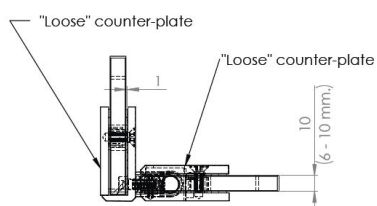

PRODUCT SHEET

Description:

Shower Hinge "Tex III", 90DG, Black Finish, Glass/Glass, 6- 10mm Glass Thickness, W/15DG Angle Adjustment Function & 25DG, Return Function, Brass Material, Straight Edges, Incl. 4 x Transp. 1mm & 4 x Transp. Cushions 2mm Thickness

Item number:

15.24.053-4

Units	Box	Carton	HS Code	Barcode
Pcs.	1	10	8302100090	
				5704866501736

SISO A/S

Mileparken 11
DK-2740 Skovlunde
Denmark
VAT: DK 24786013

Phone +45 45 830 900

www.siso.dk
siso@siso.dk

Danske Bank
Nytorv Branch
Copenhagen
SWIFT: DABADKKK

Account no.
4180 3112 112936
IBAN Account
DK7230003112112936